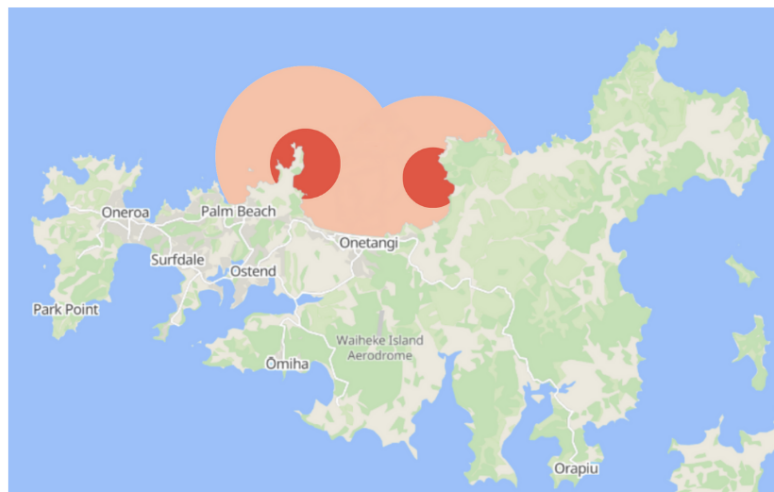

Kia mataara tātou!

A call for urgent action!

Caulerpa Outbreak

Rāhui Zone

To prevent the further spread of

Exotic Caulerpa

Do not disturb the seabed or anchor within 1 nautical mile of Thompson's Point or Onetangi Bay, and Palm Beach.

Support the Rāhui. Stop the spread.

For more information on Exotic Caulerpa go to www.mpi.govt.co.nz
To report sightings of Exotic Caulerpa call 0800 80 99 66 or go to <https://report.mpi.govt.nz/pest/>